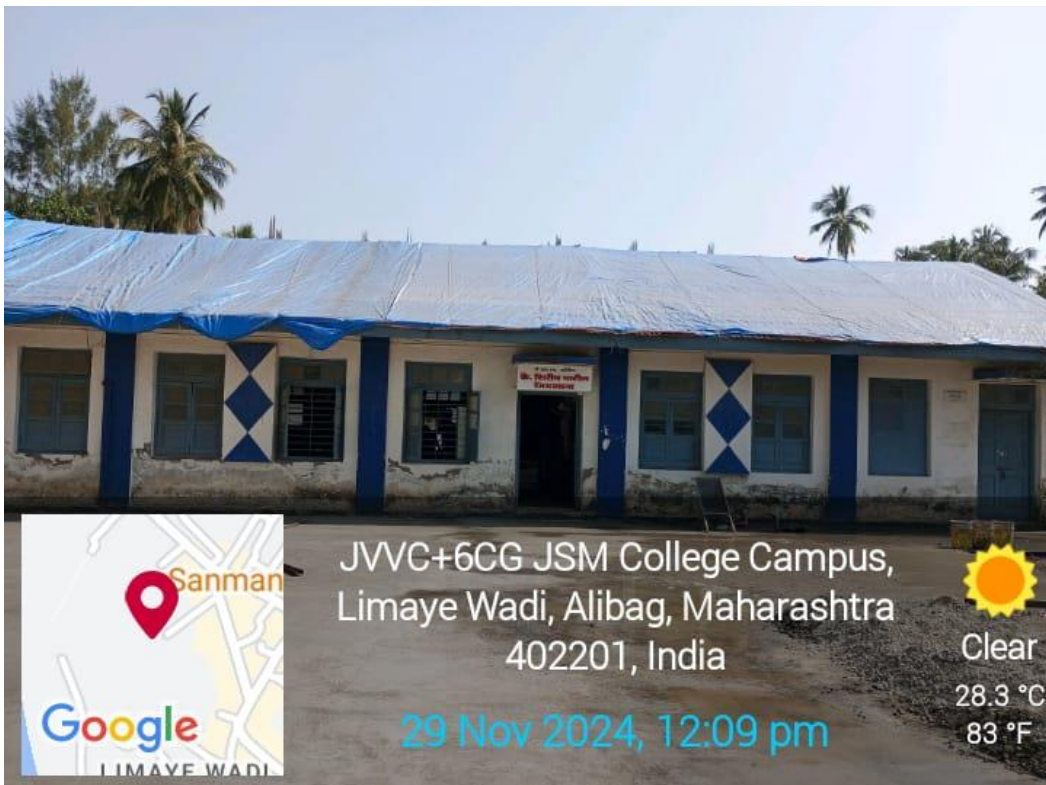

Chess

Alibag, Maharashtra, India
JVVC+6CG JSM College Campus, Limaye Wadi, Alibag, Maharashtra 402201, India
Lat 18.643352°
Long 72.87123°
14/12/23 09:16 AM GMT +05:30

Carom

Badminton Court

Amphitheatre

Main Stage