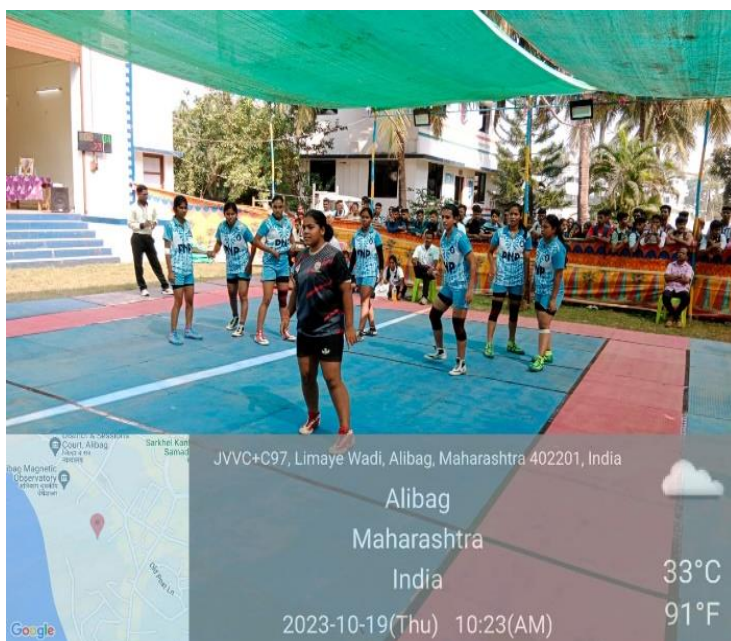

Details of facilities for cultural activities, sports, games (indoor, outdoor)

Academic Year 2023-24

Kabaddi

Kho-Kho

Volley ball

Cricket

Table tennis

Alibag, Maharashtra, India
JVVC+6CG JSM College Campus, Limaye Wadi, Alibag, Maharashtra 402201, India
Lat 18.643324°
Long 72.871228°
14/12/23 09:16 AM GMT +05:30